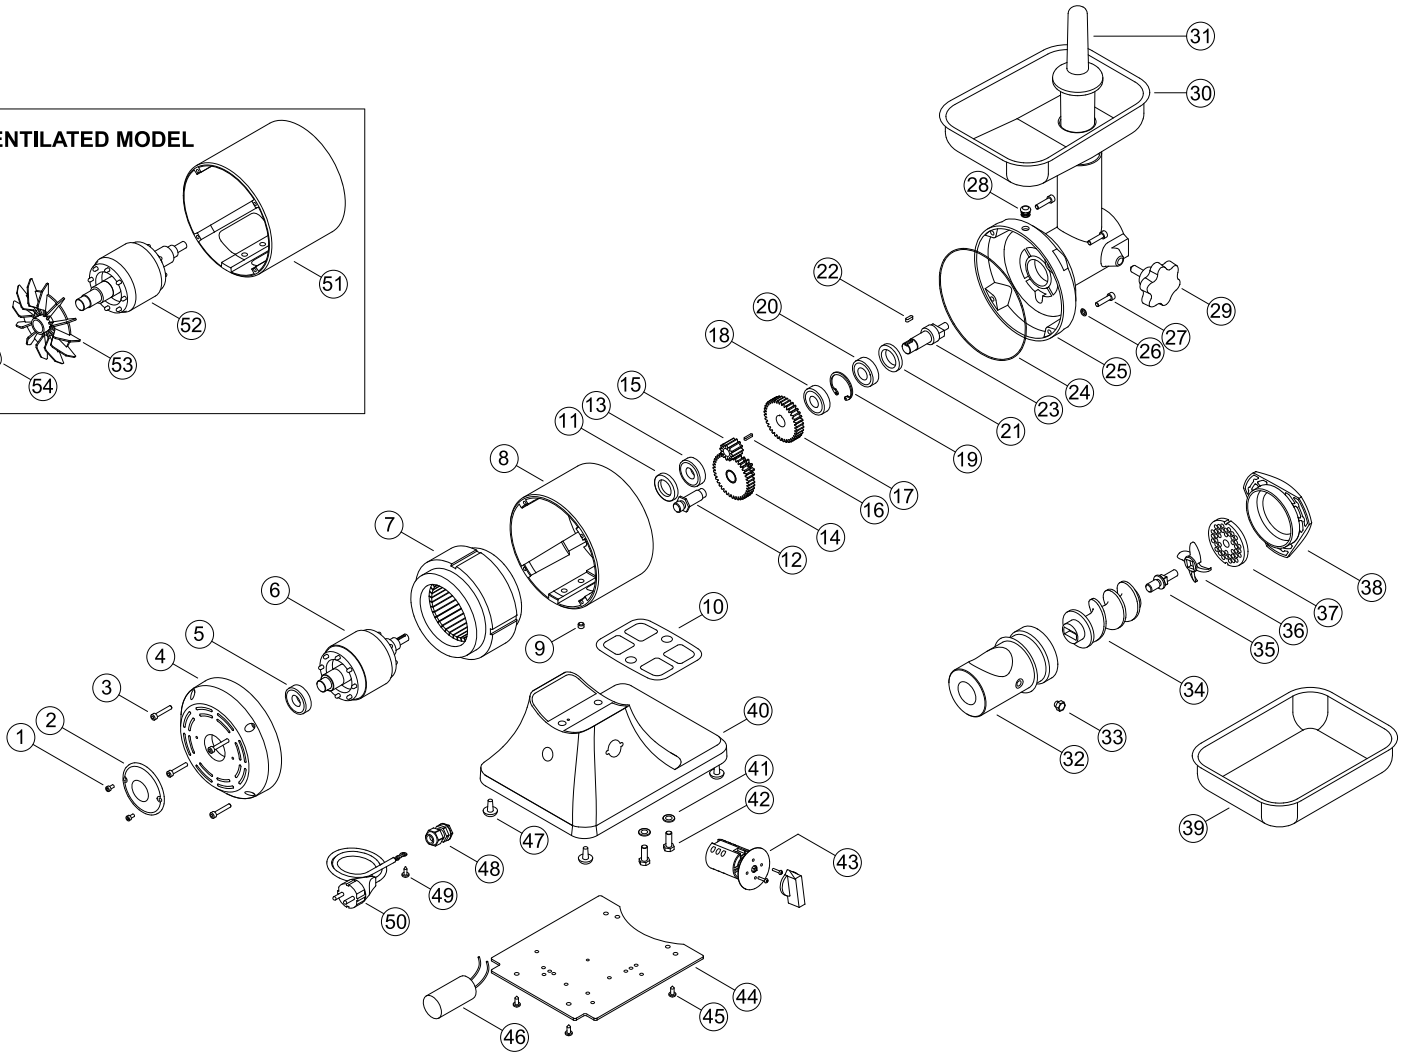

Parts Breakdown

Model MG-IT-0012-C 11051

Parts Breakdown

Model MG-IT-0012-C 11051

Item No.	Description	Position	Item No.	Description	Position	Item No.	Description	Position
15351	Screw 4x8 for 11051	1	15394	Seeger of 40 for 11051	19	15362	Pan for 11051	39
15352	Disc Locking ABS DA 80mm for 11051	2	15389	Bearing 6203 2RS for 11051	20	15408	Base for 11051	40
68910	Aluminum Closing Disc 80mm for 11051	2	15387	Oil Seal 40x25x7 for 11051	21	70181	Washer 8x16x1.5 (4 pcs.) for 11051	41
15353	Screw 5x30 for 11051	3	46421	Key 4x4x12mm for Big Gear for 11051	22	15410	Screw 8x22 for 11051	42
15380	Back Motor Cover for 11051	4	15395	Transmission Pin for 11051	23	17701	Switch for 11051	43
15381	Bearing 6203 ZZ for 11051	5	15458	Ring 164 5x2 - Oil Seal for 11051	24	19378	Bipolar Switch for 11051	43
15383	Rotor V.110/60 for 11051	6	15396	Jacket Holder for 11051	25	15411	Rubber Base Cover for 11051	44
15468	Stator 110V/60Hz for 11051	7	15459	Washer for 11051	26	15412	Screw 4 8x12 for 11051	45
AI208	Short Banded Motor Housing for 11051	8	15397	Screw 6x25 for 11051	27	15413	Capacitor for 11051	46
AD423	Wheat 8x6 for 11051	9	15398	Plug for Oil Opening (Rubber) for 11051	28	42904	Rubber Foot for 11051	47
15460	Base Guard for 11051	10	15401	Knob for 11051	29	15407	Grand PG11 for 11051	48
15387	Oil Seal 40x25x7 for 11051	11	15399	Hopper for 11051	30	15351	Screw 4x8 for 11051	49
15447	Gear Pin for 11051	12	15400	Plunger for 11051	31	70168	Cable with Plug Mod.Schuko V.230 for 11051	50
15389	Bearing 6203 2RS for 11051	13	79600	Steel Grinding Head for 11051	32	AI209	Long Banded Motor Housing for 11051	51
15392	Double Gear for 11051	14	15402	Grub Screw for 11051	33	AI210	Shaft with Rotor V.230 / 50 Hz. Ventilated for 11051	52
15390	Propeller Gear for 11051	15	49488	Stainless Steel Worm and Pin for 11051	34	15415	Fan for 11051	53
15391	Key 3x3x15mm for 11051	16	17235	Worm Pin Stainless Steel for 11051	35	15414	Ring for 11051	54
15393	Gear for 11051	17	15406	Aluminum Ring for 11051	38			
15381	Bearing 6203 ZZ for 11051	18	60325	Stainless Steel Ring for 11051	38			