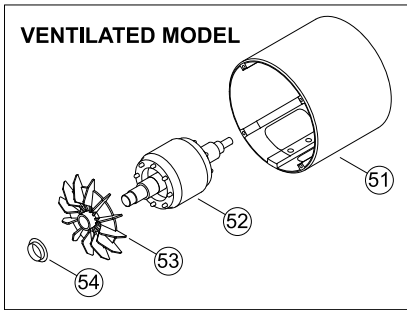

Parts Breakdown

Model MG-IT-0012-C 11051

Parts Breakdown

Model MG-IT-0012-C 11051

Item No.	Description	Position	Item No.	Description	Position	Item No.	Description	Position
15351	Screw 4x8 for 11051	1	15394	Seeger of 40 for 11051	19	15362	Pan for 11051	39
15352	Disc Locking ABS DA 80mm for 11051	2	15389	Bearing 6203 2RS for 11051	20	15408	Base for 11051	40
68910	Aluminum Closing Disc 80mm for 11051	2	15387	Oil Seal 40x25x7 for 11051	21	70181	Washer 8x16x1.5 (4 pcs.) for 11051	41
15353	Screw 5x30 for 11051	3	46421	Key 4x4x12mm for Big Gear for 11051	22	15410	Screw 8x22 for 11051	42
15380	Back Motor Cover for 11051	4	15395	Transmission Pin for 11051	23	17701	Switch for 11051	43
15381	Bearing 6203 ZZ for 11051	5	15458	Ring 164 5x2 - Oil Seal for 11051	24	19378	Bipolar Switch for 11051	43
15383	Rotor V.110/60 for 11051	6	15396	Jacket Holder for 11051	25	15411	Rubber Base Cover for 11051	44
15468	Stator 110V/60Hz for 11051	7	15459	Washer for 11051	26	15412	Screw 4 8x12 for 11051	45
AI208	Short Banded Motor Housing for 11051	8	15397	Screw 6x25 for 11051	27	15413	Capacitor for 11051	46
AD423	Wheat 8x6 for 11051	9	15398	Plug for Oil Opening (Rubber) for 11051	28	42904	Rubber Foot for 11051	47
15460	Base Guard for 11051	10	15401	Knob for 11051	29	15407	Grand PG11 for 11051	48
15387	Oil Seal 40x25x7 for 11051	11	15399	Hopper for 11051	30	15351	Screw 4x8 for 11051	49
15447	Gear Pin for 11051	12	15400	Plunger for 11051	31	70168	Cable with Plug Mod.Schuko V.230 for 11051	50
15389	Bearing 6203 2RS for 11051	13	79600	Steel Grinding Head for 11051	32	AI209	Long Banded Motor Housing for 11051	51
15392	Double Gear for 11051	14	15402	Grub Screw for 11051	33	AI210	Shaft with Rotor V.230 / 50 Hz. Ventilated for 11051	52
15390	Propeller Gear for 11051	15	49488	Stainless Steel Worm and Pin for 11051	34	15415	Fan for 11051	53
15391	Key 3x3x15mm for 11051	16	17235	Worm Pin Stainless Steel for 11051	35	15414	Ring for 11051	54
15393	Gear for 11051	17	15406	Aluminum Ring for 11051	38			
15381	Bearing 6203 ZZ for 11051	18	60325	Stainless Steel Ring for 11051	38			